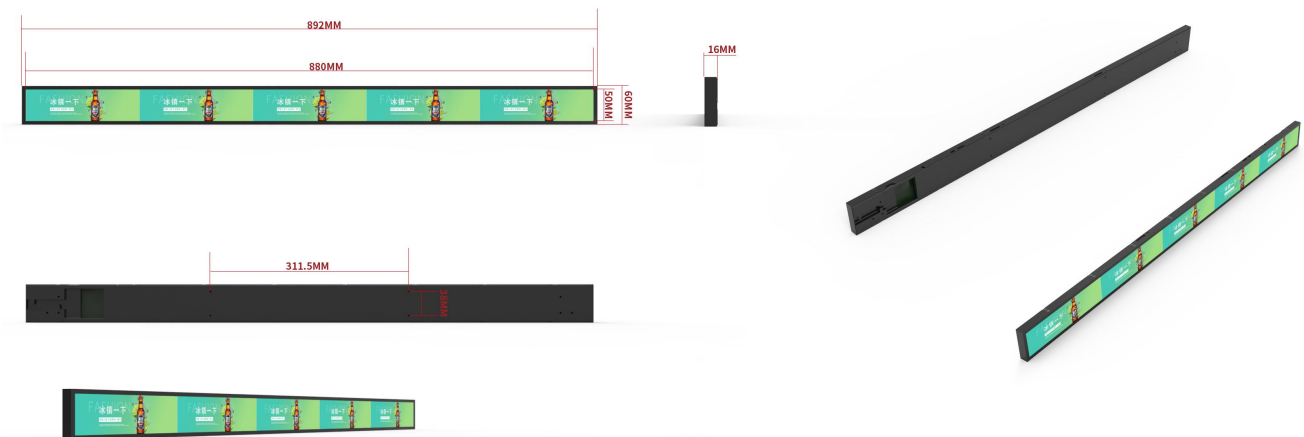

5. Product Dimension(unit:mm)

Statement: All product pictures and functions are for reference only. For details, please refer to the instructions and product itself.