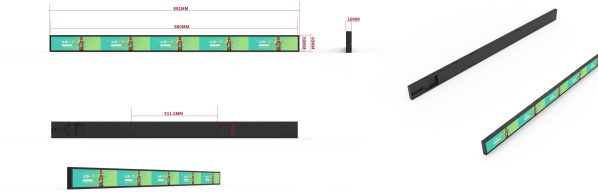

## Specification-36 inch Android Digital Signage

### 1. Product Description

This product is well suited for use in elongated spaces like supermarket shelves and other commercial display settings. Powered by an Android industrial CPU, it delivers exceptional performance and robust software processing. Its ultra-thin, lightweight design is complemented by numerous interfaces and features such as plug-and-play functionality, timing switches, split-screen capabilities, remote control, and more. Renowned for its effectiveness in shelf edge display applications, this product is used widely in commercial settings.

### 3. Product Details

Panel	Grade	A+
	Display size (inch)	35"
	Display scale	> 3 :1
	Display dimension (mm)	877.824mm (H) * 45.72mm (V)
	Response time (ms)	8 ms
	Contrast	≥1200:1
	Visual angle	178°/178°
	Display color	16.7M (8-bit)
	Resolution	3840 (H) * 200 (V)
	Brightness (cd/m <sup>2</sup> )	400 cd/m <sup>2</sup>
	Back light	WLED
	Lifespan	50,000 hrs.
Motherboard	Type	Android
	CPU	T972
	ROM	2GB
	SSD/HDD	16GB
	Operating system	Android 9.0
Language	Multi-languages	English, Chinese, Spanish,etc.
Ports	TF card slot	1, max 64gb
	Mic-usb	1
	Reboot button	1
	Type-c	1, power supply
Speaker	/	No, please contact us if needed
Network	WIFI	IEEE 802.11b/g/n, 2.4G
Power	Input	DC 12V 2A with type-c
	Max power consumption	≤20W
Package	Carton box/ (mm)	1130*115*100mm
	Net weight (kg)	0.5kg
	Gross weight (kg)	~ 1.5kg(excluding wooden case)
Working temperature	Working time (h)	7*24h
	Operating temperature	0°C~+50°C
	Working humidity	10%RH ~ 85%RH
	Storage humidity	0°C~+60 °C
Installation	/	Shelf edge
	Installation direction	Landscape/Portrait
Others	Color	Black
	Surface tempered glass	No