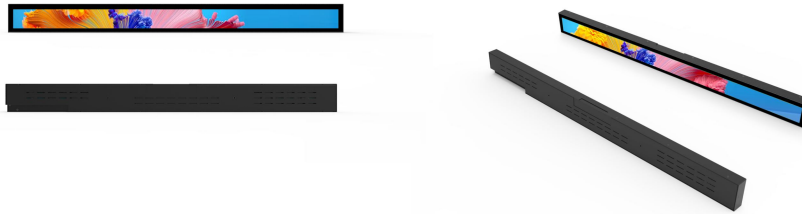

Specification-48 inch Android Digital Signage

1. Product Description

This product is well suited for use in elongated spaces like supermarket shelves and other commercial display settings. Powered by an Android industrial CPU, it delivers exceptional performance and robust software processing. Its ultra-thin, lightweight design is complemented by numerous interfaces and features such as plug-and-play functionality, timing switches, split-screen capabilities, remote control, and more. Renowned for its effectiveness in shelf edge display applications, this product is used widely in commercial settings.

2. Product Features

- Appearance: ultra-thin and ultra-light design with sandblasting oxidation and wire-drawn high-gloss enclosure.
- Professional display: TFT HD LCD screen, high brightness, high contrast, high resolution.
- Powerful function: remote control, time switch, splitting; scrolling caption; auto play; loop play, etc.
- Display color: 8bit-16.7M
- Long lifespan: support 7*24 working hours, up 50,000 hours
- Hardware details: Android processor, optional 1gb/2gb/4gbROM, optional 8gb/16gb/32gb/64gbSSD, strong CPU
- Powerful decoding ability: support MPG, MPG-1/4, AVI, MP4, TS, MKV, RMVB, MP3, WMA, JPEG, BMP, etc.
- Powerful compatibility: supports installation of external software.