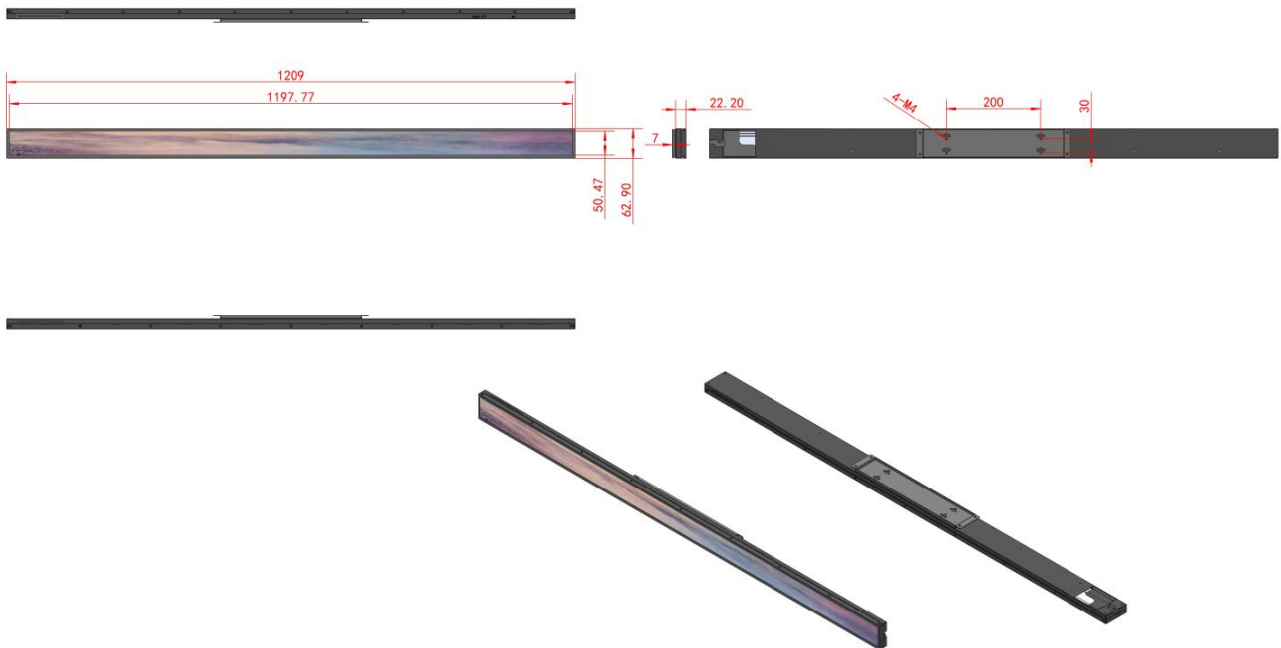

3. Product Details

Panel	Grade	A+
	Display size (inch)	47.1"
	Display scale	> 3 :1
	Display dimension (mm)	1196.16mm (H) *49.84mm (V)
	Response time (ms)	8 ms
	Contrast	≥1200:1
	Viewing angle	178°/178°
	Display color	16.7M (8-bit)
	Resolution	3840 (H) * 160 (V)
	Brightness (cd/m ²)	500 cd/m ²
	Back light	WLED
	Lifespan	50,000 hrs.
Motherboard	Type	Android
	CPU	T972
	ROM	2GB
	SSD/HDD	16GB
	Operating system	Android 9.0
Language	Multi-languages	English, Chinese, Spanish,etc.
Ports	TF card slot	1, max 64gb
	Mic-usb	1
	USB	1
	Type-c	1, power supply
Speaker	/	No, please contact us if needed
Network	WIFI	IEEE 802.11b/g/n, 2.4G
Power	Input	DC 12V 2A with type-c
	Max power consumption	≤25W
Package	Carton box/ (mm)	1311.6*168*126mm
	Net weight (kg)	4.5kg
	Gross weight (kg)	~7kg(excluding wooden case)
Working temperature	Working time (h)	7*24h
	Operating temperature	0°C~+50°C
	Working humidity	10%RH ~ 85%RH
	Storage humidity	0°C~+60 °C
Installation	/	Shelf edge
	Installation direction	Landscape/Portrait
Others	Color	Black
	Surface tempered glass	No

5. Product Dimension(unit:mm)

Statement: All product pictures and functions are for reference only. For details, please refer to the instructions and product itself.